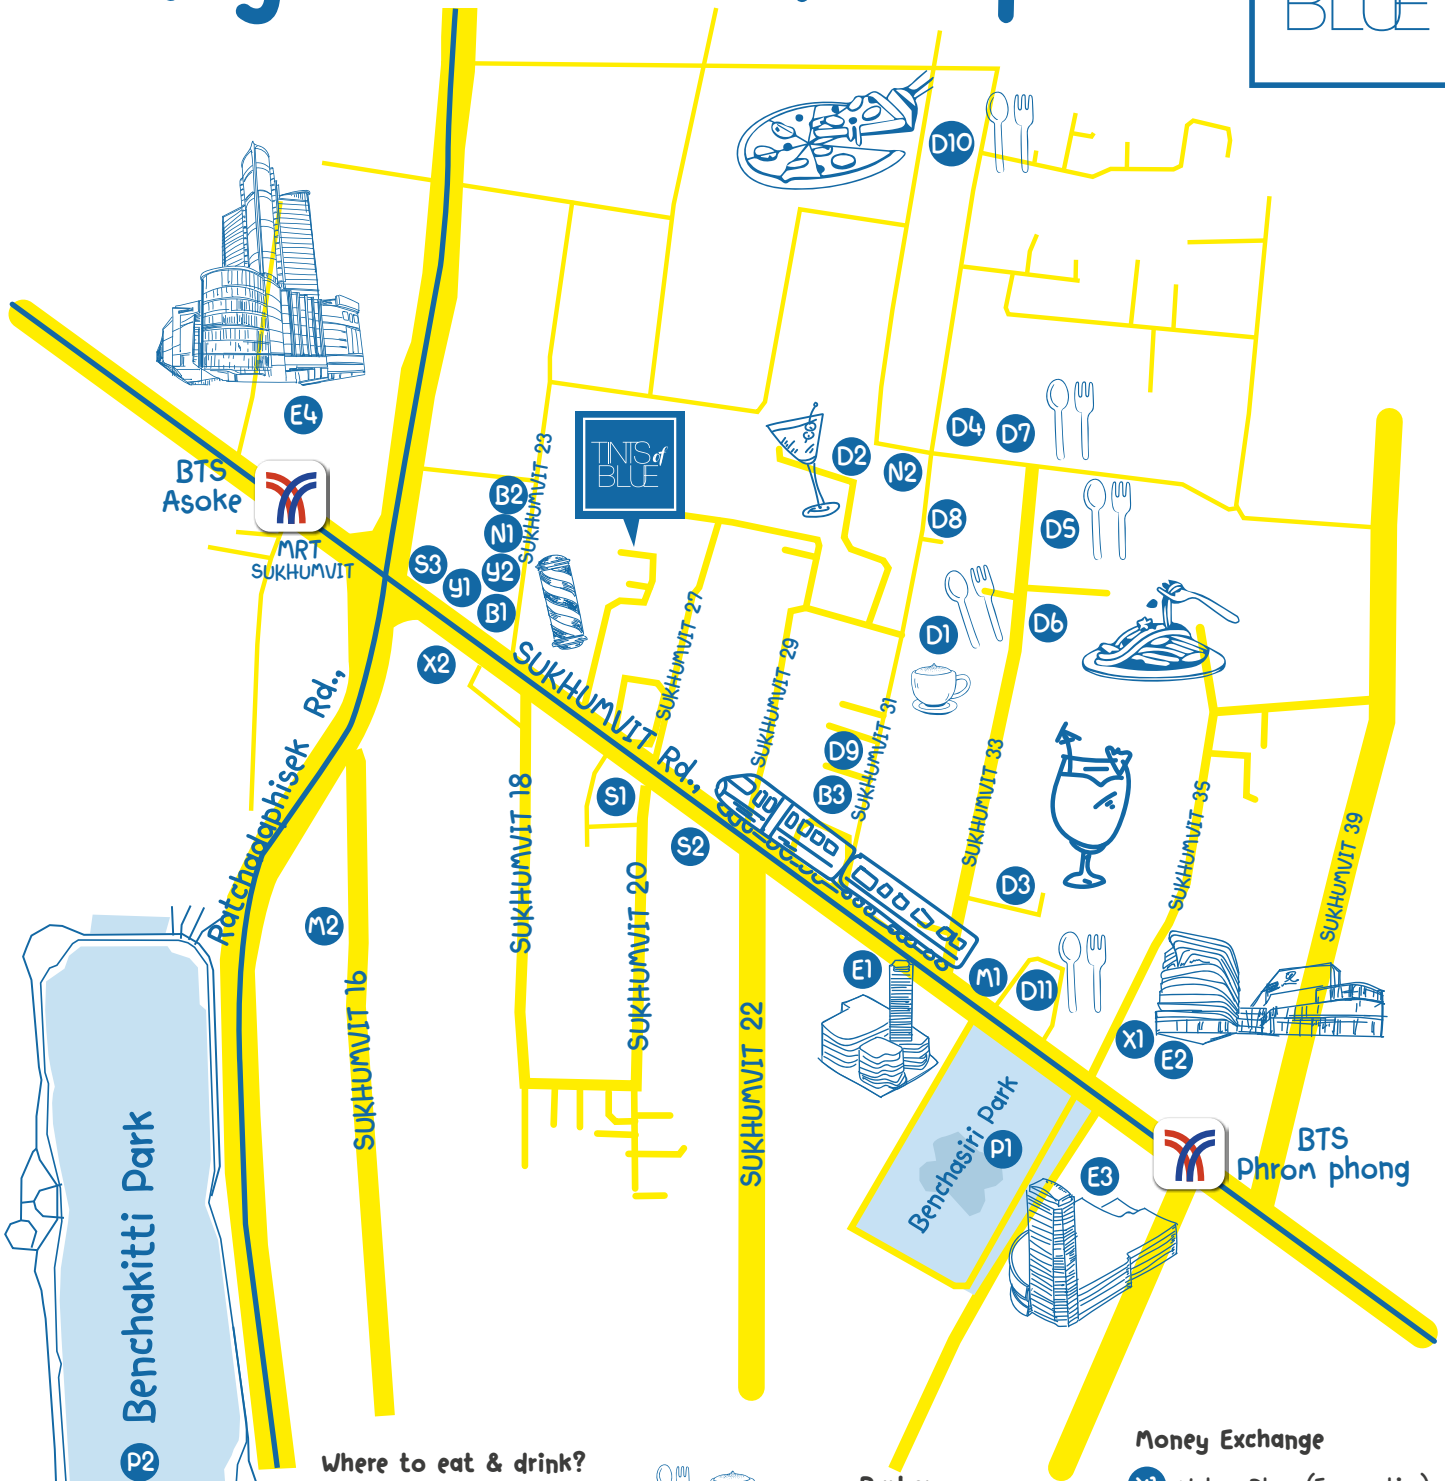

Neighbourhood Map

Retail Therapy

- E1 EmSphere
- E2 Emquartier
- E3 Emporium
- E4 Terminal 21

Green Space

- P1 Benchasiri Park
- P2 Benchakitti Park

Where to eat & drink?

- D1 Chu chocolate Bar & Cafe'
- D2 Alonetogether Bar Bangkok
- D3 Propaganda Bar
- D4 Peppina (Sukhumvit Flagship Branch)
- D5 Sri Trat Restaurant and Bar
- D6 Gedhawa
- D7 Sotthep - Pot Rice, Krungthep Flair
- D8 Kenny's BKK - Sukhumvit 31
- D9 Isao
- D10 iO Italian Osteria - Sukhumvit 31
- D11 chin chin

Barber

- B1 Headbang Barber
- B2 Lek Barber
- B3 Posh Salon

Pharmacy

- Y1 Blez Pharmacy
- Y2 Yadee Drugstore

Spa & Massage

- S1 Sook Sabai onsen & spa
- S2 Dahra Spa Sukhumvit
- S3 Makkha Health & Spa Bangkok

Money Exchange

- X1 Value Plus (Enquartier)
- X2 Siam KK

Supermarket

- M1 Villa maket (Sukhumvit 33)
- M2 Foodland (Sukhumvit 16)

Convenient Stores

- N1 7-11
- N2 7-11